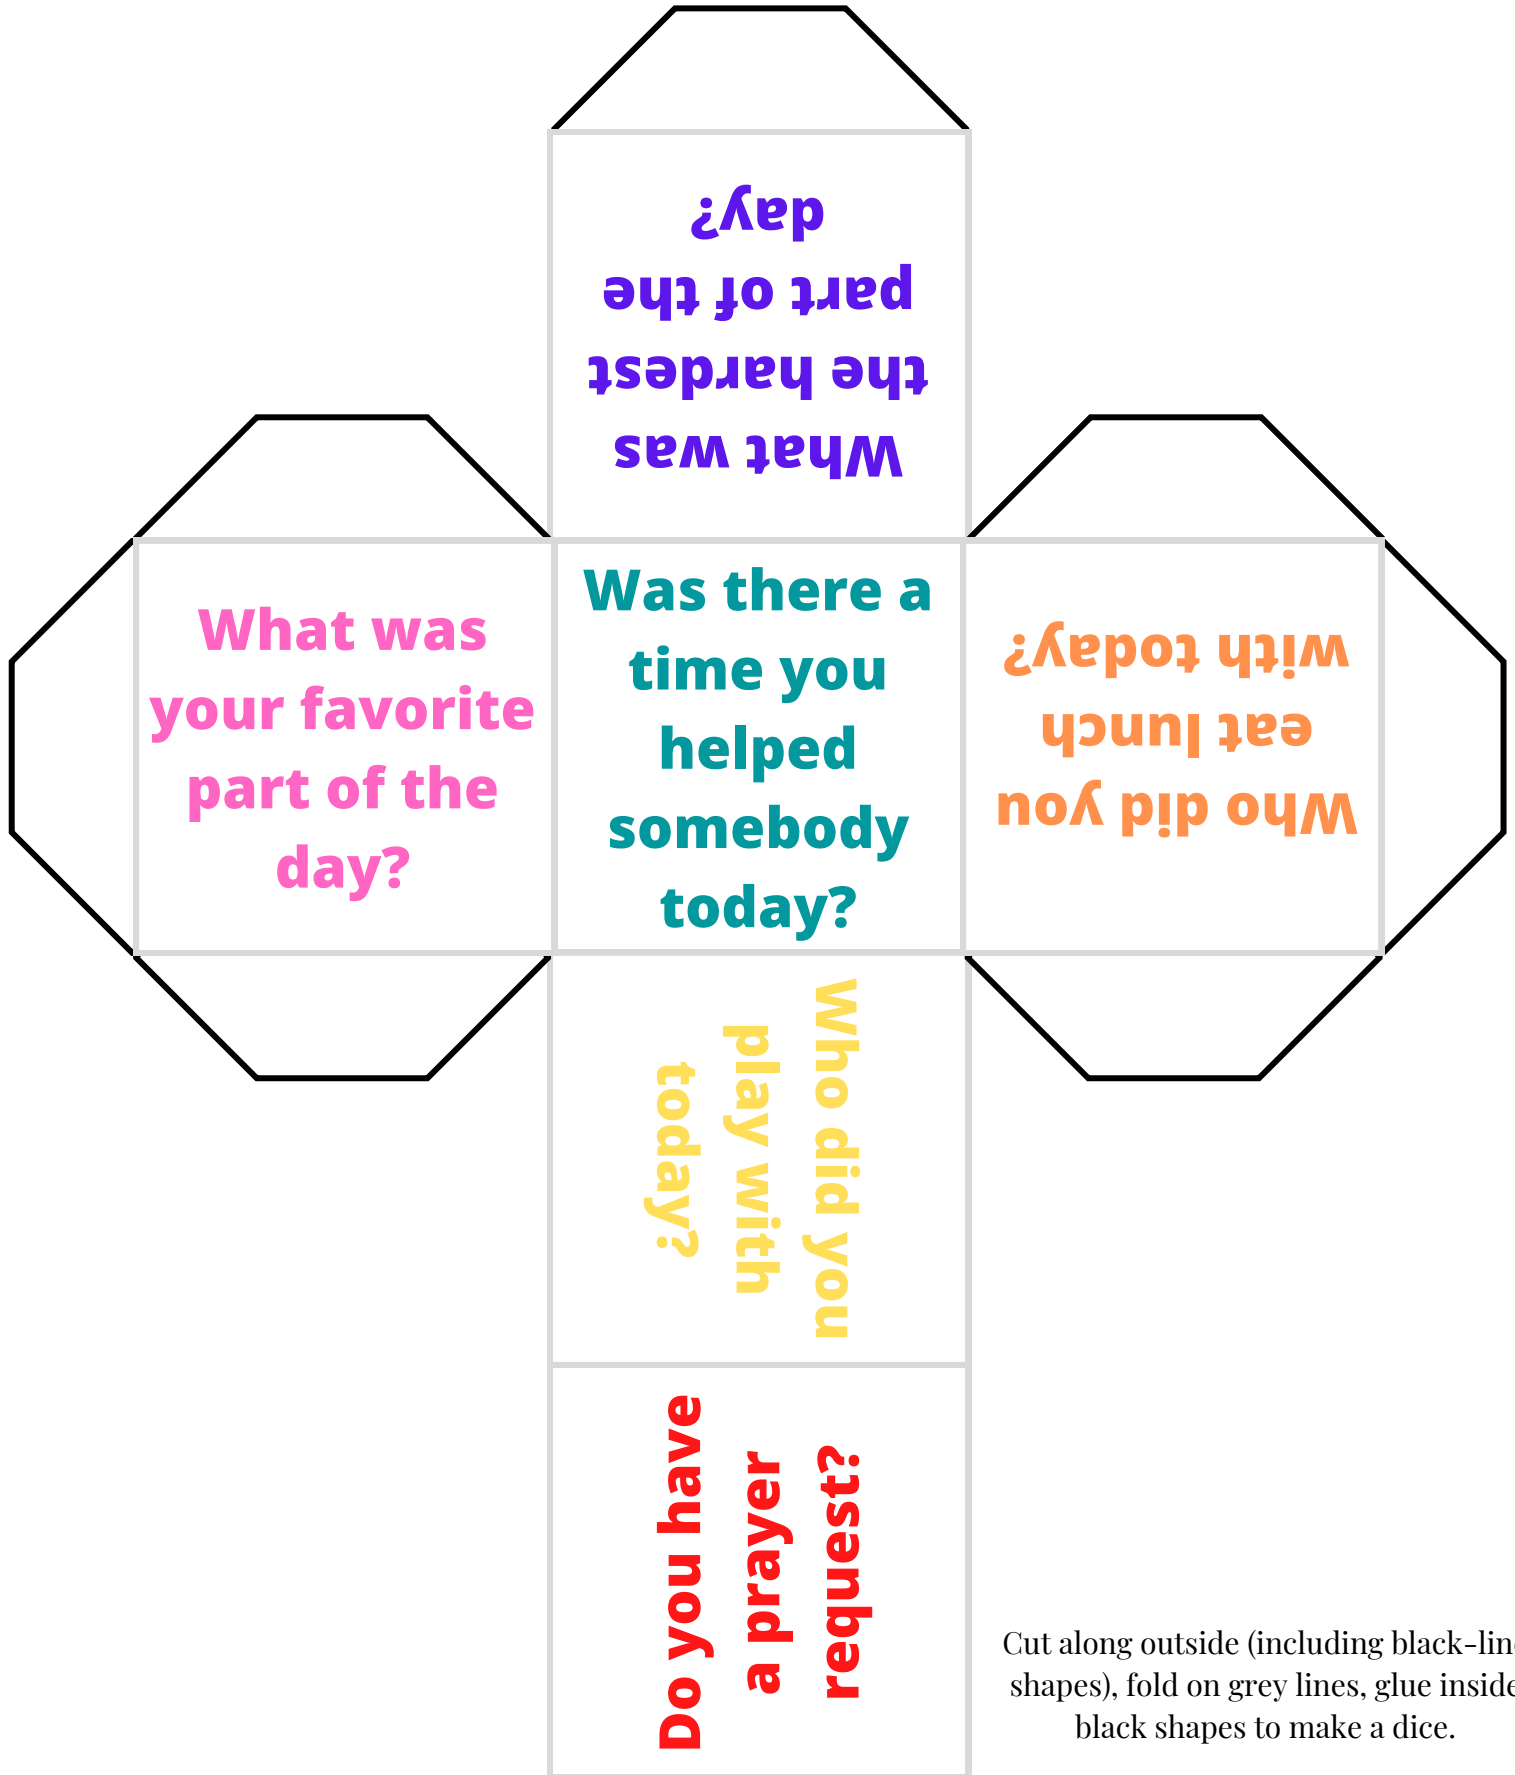

# School Night Dice

Take turns rolling the dice and answering the question to help engage kiddos on a school night!

Cut along outside (including black-line shapes), fold on grey lines, glue inside black shapes to make a dice.